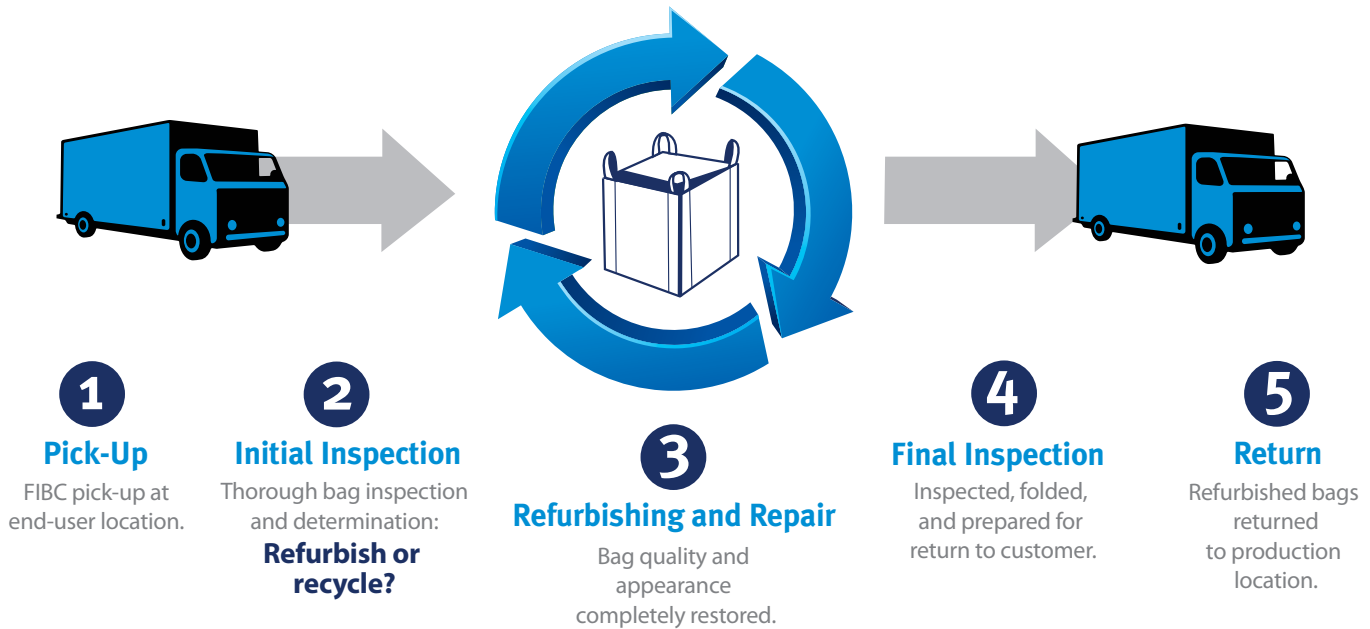

Worry-Free Logistics

BAGS BEYOND REPAIR AND REFURBISH ARE 100% RECYCLABLE!

When we say, "Worry-Free Logistics," we mean it. From start to finish, Berry Plastics manages the complete FIBC refurbishing process. Tell us where and when to pick-up and drop-off – *and the rest is up to us!*